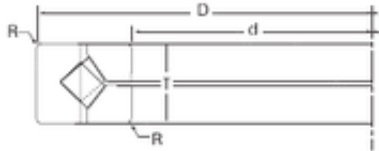

KSB Bearing Sales Co.,Ltd

JXR652050 Cross tapered roller bearing

Bearing No. JXR652050

Size	310x425x45 mm
Bore Diameter	310 mm
Outer Diameter	425 mm
Width	45 mm
d	310 mm
D	425 mm
T	45 mm

JXR652050 Bearing 2D drawings and 3D CAD models