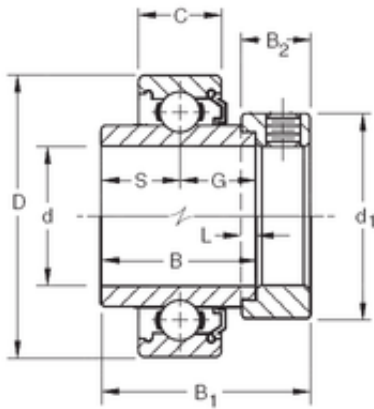

Crossed taper roller bearings-timken-PSL-XR-JXR

Bearing No.

Size	12.7x40x27.78 mm
Bore Diameter	12,7 mm
Outer Diameter	40 mm
Width	27,78 mm
d	12,7 mm
D	40 mm
B	27,78 mm
C	12 mm
d1	28,58 mm
B1	37,31 mm
B2	13,49 mm
G	13,89 mm
L	3,97 mm
S	13,89 mm
Weight	0,168 Kg
Basic dynamic load rating (C)	10,7 kN

Bearing 2D drawings and 3D CAD models