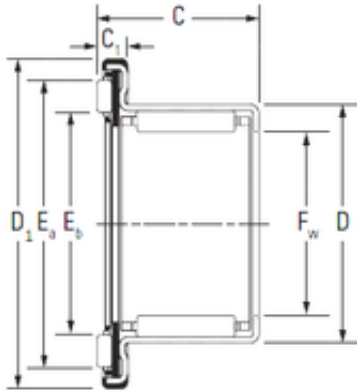

KSB Bearing Sales Co.,Ltd

China good supplier Wanda precision slewing drive supplier

Bearing No.

Size	25x37x22.2 mm
Bore Diameter	25 mm
Outer Diameter	37 mm
Width	22,2 mm
d	25 mm
D	37 mm
C	22,2 mm

Bearing 2D drawings and 3D CAD models