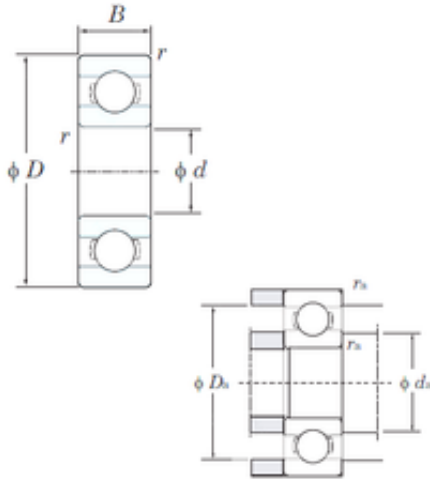

## Koyo Eccentric Bearing 607 Ysx

Bearing No. 607

Size	7x19x6 mm
Bore Diameter	7 mm
Outer Diameter	19 mm
Width	6 mm
d	7 mm
D	19 mm
B	6 mm
C	6 mm
r min.	0,3 mm
r1 min.	0,3 mm
da min.	9 mm
Da max.	17 mm
ra max.	0,3 mm
Weight	0,0076 Kg
Basic dynamic load rating (C)	2,6 kN
Basic static load rating (C0)	1,05 kN
(Grease) Lubrication Speed	40000 r/min
(Oil) Lubrication Speed	47000 r/min
Category	Single Row Ball Bearings
Inventory	0.0
Manufacturer Name	KOYO
Minimum Buy Quantity	N/A
Weight / Kilogram	0
Product Group	B00308
Enclosure	Open
Precision Class	ABEC 1   ISO P0

## KSB Bearing Sales Co.,Ltd

Maximum Capacity / Filling Slot	No
Rolling Element	Ball Bearing
Snap Ring	No
Internal Special Features	No
Cage Material	Steel
Internal Clearance	C0-Medium
Inch - Metric	Metric
Long Description	7MM Bore; 19MM Outside Diameter; 6MM Outer Race Width; Open; Ball Bearing; ABEC 1   ISO P0; No Filling Slot; No Snap Ring; No Internal Special Features; C0-Medium Internal Clearance; Steel Cage
Other Features	Deep Groove
Category	Single Row Ball Bearing
UNSPSC	31171504
Harmonized Tariff Code	8482.10.50.68
Noun	Bearing
Keyword String	Ball
Manufacturer URL	<a href="http://www.koyousa.com">http://www.koyousa.com</a>
Weight / LBS	0.0168
Bore	0.276 Inch   7 Millimeter
Outer Race Width	0.236 Inch   6 Millimeter
Outside Diameter	0.748 Inch   19 Millimeter
Inner Race Width	0 Inch   0 Millimeter
Bearing No.	607
r(min)	0.3
Cr	2.95
C0r	0.89
Cu	0.040
f0	12.3